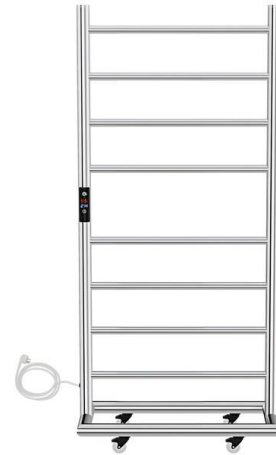

## Model No: MTW-11050 Towel Warmer

### PRODUCT SPECIFICATIONS

<b>Type of Product</b>	Electric Towel Warmer
<b>Mounting Type:</b>	Wall Mounted
<b>Special Features:</b>	<ul style="list-style-type: none"><li>•Adjustable temperature (30°C to 60°C) and time (1H to 8H) with a digital display</li><li>•Luxurious comfort and warmth for diverse climates.</li><li>•Accelerates towel drying, ideal for humid conditions.</li><li>•Prevents mustiness and unpleasant odors.</li><li>•Enhances bathroom aesthetics with various designs.</li><li>•Serves as a secondary heat source.</li><li>•Energy-efficient and eco-friendly.</li><li>•Made of high-grade, rust-resistant stainless steel.</li><li>•Quickly reaches working temperature.</li><li>• Floor Standing</li></ul>
<b>Material:</b>	SUS 304 Grade Stainless Steel
<b>Height:</b>	1200mm
<b>Width:</b>	500mm
<b>Depth:</b>	122mm
<b>No. of Bars:</b>	12
<b>Power:</b>	122W
<b>Voltage:</b>	230V / 50Hz
<b>Finish:</b>	Stainless Steel Finish