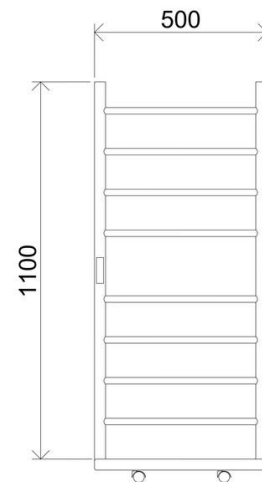

### PRODUCT SPECIFICATIONS

<b>Type of Product</b>	Electric Towel Warmer
<b>Mounting Type:</b>	Wall Mounted
<b>Special Features:</b>	<ul style="list-style-type: none"><li>•Adjustable temperature (30°C to 60°C) and time (1H to 8H) with a digital display</li><li>•Luxurious comfort and warmth for diverse climates.</li><li>•Accelerates towel drying, ideal for humid conditions.</li><li>•Prevents mustiness and unpleasant odors.</li><li>•Enhances bathroom aesthetics with various designs.</li><li>•Serves as a secondary heat source.</li><li>•Energy-efficient and eco-friendly.</li><li>•Made of high-grade, rust-resistant stainless steel.</li><li>•Quickly reaches working temperature.</li><li>• Floor Standing</li></ul>
<b>Material:</b>	SUS 304 Grade Stainless Steel
<b>Height:</b>	1200mm
<b>Width:</b>	500mm
<b>Depth:</b>	122mm
<b>No. of Bars:</b>	12
<b>Power:</b>	122W
<b>Voltage:</b>	230V / 50Hz
<b>Finish:</b>	Stainless Steel Finish

#### Note:

- Manual measurement of various sizes has a certain error. Please refer to the actual product!
- The product may be slightly different from the picture due to the display of lights and displays.